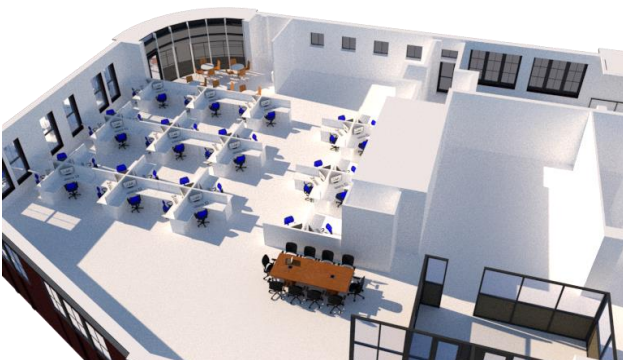

GLOBAL TECHNICAL TALENT OFFICE
Portsmouth, NH

Commercial Interior Design

Conference Space
Break Room
Training Room
Workspaces
Private Offices
Reception